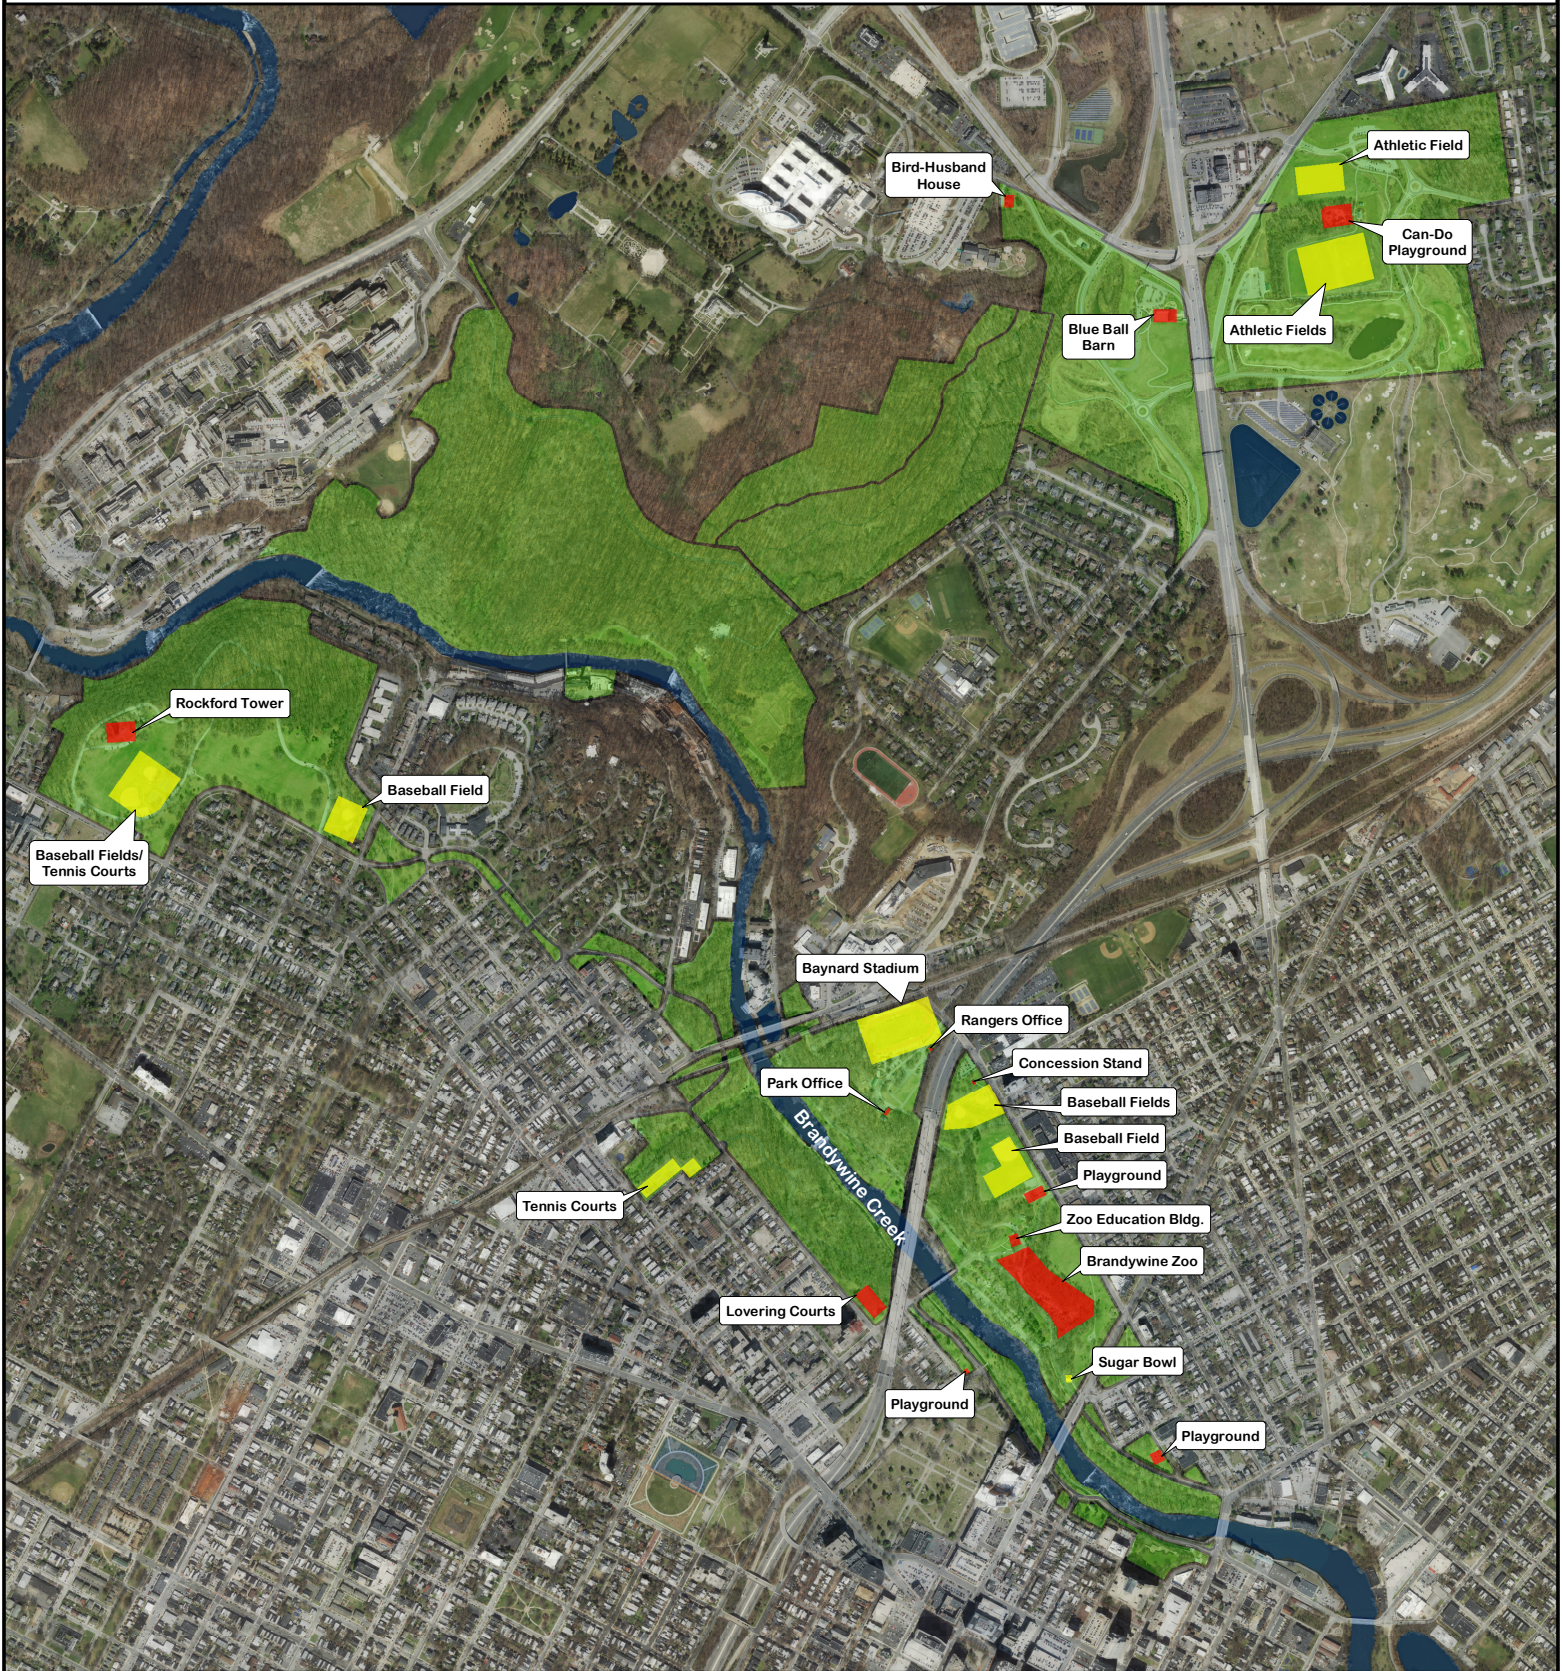

Wilmington State Parks

Areas with Firearm Restrictions

Legend

- Restricted - No Firearms (8.8 acres)
- No Firearms During Events (5 acres)
- Wilmington State Parks (576 acres)

Department of Natural Resources
and Environmental Control
Division of Parks & Recreation